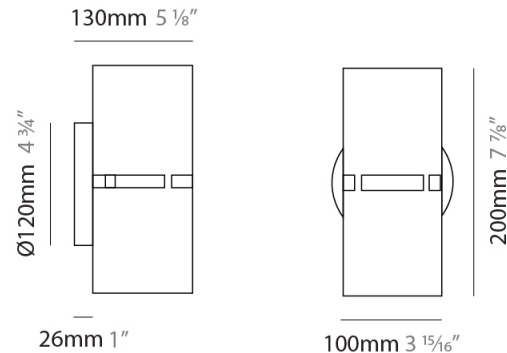

LUZ OCULTA METAL SURFACE

D53028-

base number _____
Finish _____
Options _____

1. To build a product code in our configurator select the specify button on the base model # product page
2. To build a manual product code on this datasheet choose from the options listed below in blue font and add the suffix to the base model #

GENERAL

Series: Luz Oculta _____
Subseries: Luz Oculta Metal _____
Brand: Fambuena _____
Division: Design _____
Mounting Type: Surface _____
Mounting Location: Wall _____
Subcategory: Ambient _____

PHYSICAL

Shape: Cylinder _____
Diameter (mm): 100 _____
Diameter (in): 3 ¹⁵/₁₆ _____
Height (mm): 200 _____
Height (in): 7 ⁷/₈ _____
Extension (mm): 120 _____
Extension (in): 4 ³/₄ _____
Light Distribution: Direct / Indirect _____
Fixture Finish: [BRA](#) / [BRZ](#) / [ABR](#) _____
Fixture Material: Metal _____

ELECTRICAL

Number of Lamps: 1 _____
Lamp Type: LED Retrofit _____
Lamp Shape: T4 _____
Bulb Included: Bulb Not Included _____
Max. Wattage Per Lamp (W): 5 _____
Lamp Base: G9 _____
Input Voltage (V): 120 _____

LED

OPTICAL

RATINGS AND CERTIFICATIONS

Certified By: Certified for North American Standards _____
IP rating: IP20 _____